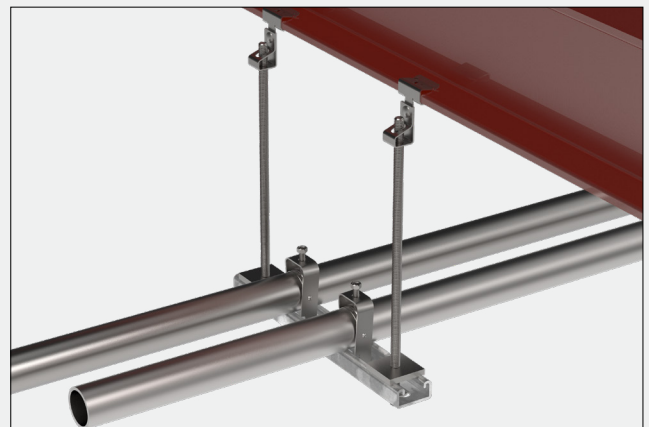

Rep Materials Company

2024 Product Line Card

Conduit

- Electrical Metallic Tubing (EMT)
- Rigid Metal Conduit (GRC)
- Intermediate Metallic Conduit (IMC)

Elbows, Nipples, Couplings

- EMT Elbows & Special Radius Elbows
- Rigid Elbows & Special Radius Elbows
- Rigid Steel Conduit Nipples
- Steel Couplings

Strut

- Deep and Shallow Strut with Elongated Holes
- Deep and Shallow Solid Strut
- Back to Back with Elongated Holes
- Back to Back, Solid

Fittings & Threaded Rod

- Threaded Rod
- EMT & Rigid Strut Straps
- U-Bolt & Beam Clamps
- Plain & Spring Channel Nuts
- Single and Double Channel Post Base
- Flat Plates

Rep Materials Company

Manufacturing Capabilities

Custom Bending

Custom Threading

**Custom Standard & Special
Radius Segments**

**Custom Standard & Special
Radius Elbows**

Custom Nipples

Prefab Strut