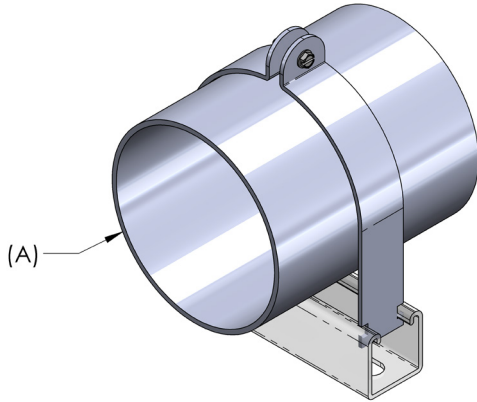

Rigid Strut Strap

SAC-SSR

Overview

Rep Materials' Rigid conduit strut straps serve the same purpose as Rigid strut straps: they provide support and stability for the conduit, helping to prevent it from sagging or shifting.

However, due to the heavier weight and larger diameter of rigid conduit, rigid conduit strut straps are typically stronger and more robust than Rigid strut straps.

Specs

- Manufactured to fit standard openings of 1-5/8" strut channel
- Designed in sizes 1/2" thru 6" to support Rigid conduit (please specify conduit size when ordering)
- Rigid Strut Straps are Electro Galvanized

WEIGHT CHART - RIGID STRUT CLAMP

Item	Pipe Size (A)	Weights/PC lbs.	Weights/100 lbs.
SAC-SSR05	1/2"	0.11	11
SAC-SSR07	3/4"	0.15	15
SAC-SSR10	1"	0.17	17
SAC-SSR12	1-1/4"	0.19	19
SAC-SSR15	1-1/2"	0.29	29
SAC-SSR20	2"	0.34	34
SAC-SSR25	2-1/2"	0.40	40
SAC-SSR30	3"	3.00	300
SAC-SSR35	3-1/2"	0.62	62
SAC-SSR40	4"	0.67	67